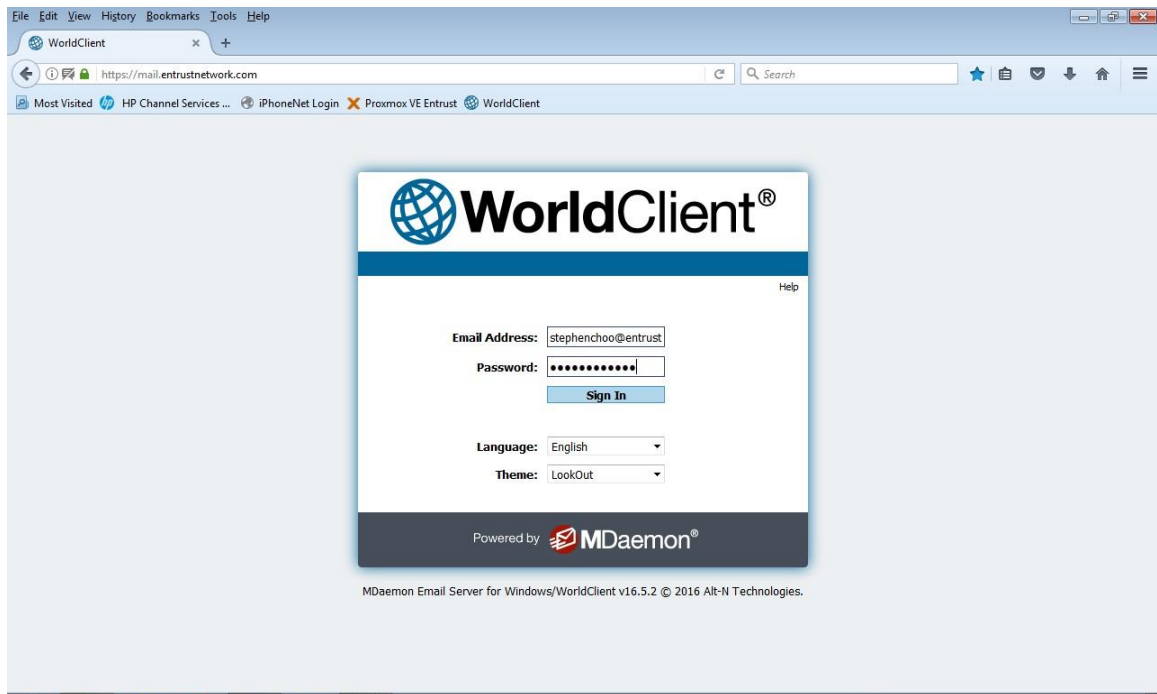

How to login webmail and change password

Date: July 2017. Documented by Stephen

Open internet browser, go to webmail.yourdomain.com or mail.yourdomain.com

Email address: username@yourdomain.com (your email account)

Password: XXXXXXXX (your secret password)

Click "Sign In"