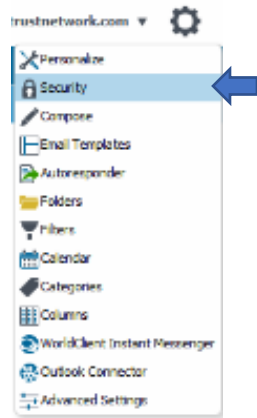

Select security.